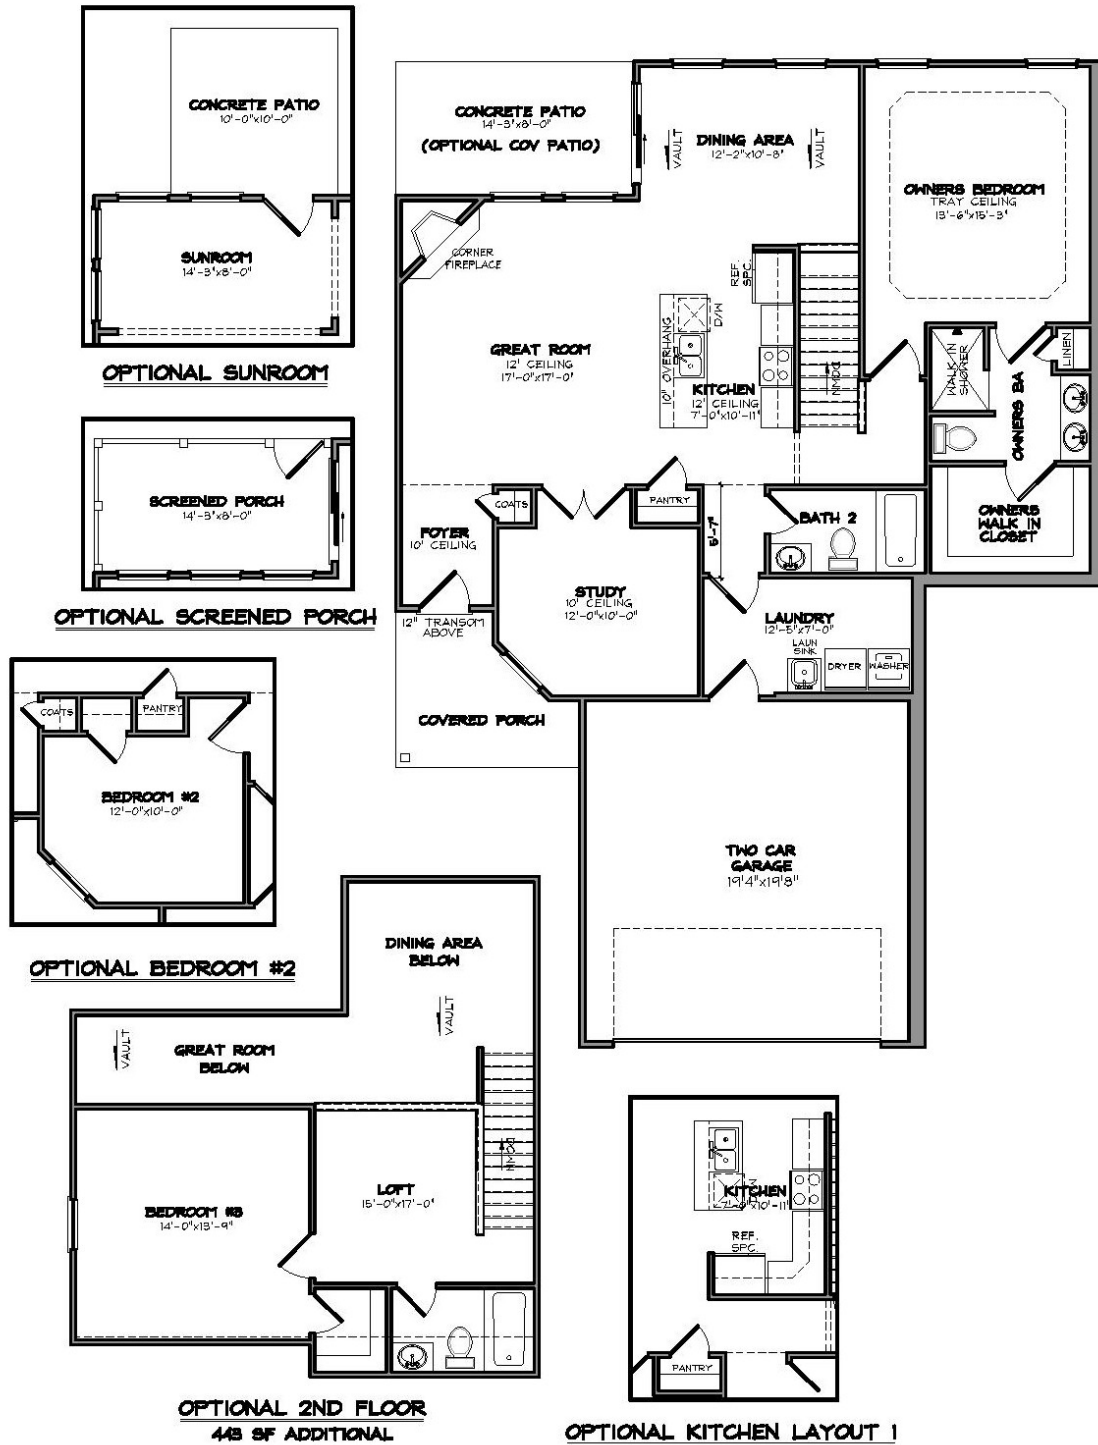

# ▶▶▶ The Melbourne Plan

1-3 Bedroom, 2-3 Bath  
Signature Series

**MONARCH**  
HOMES

Presented by  
**Comey & Shepherd**  
REALTORS.

**CALL TODAY FOR DETAILS! 513-327-8447**

**VISIT [MONARCHHOMESOHIO.COM](http://MONARCHHOMESOHIO.COM)**

# The Melbourne Plan

1-3 Bedroom, 2-3 Bath  
Signature Series

This brochure is for illustration purposes only. Prices, plans, features, dimensions, and specifications are subject to change without notice. Please see a Real Estate Consultant for details. Room sizes are approximate and calculated from inside of partition.